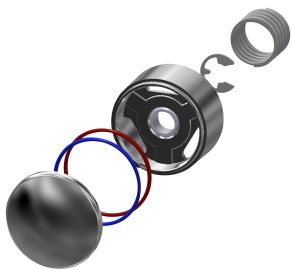

KWC F3S Self-closing straight-way valve

Modell-Linie: F3S | F3SV2002
Showers | Self closing showers

KWC-No.

2030034415

F3S self-closing straight-way valve DN 15 for surface mounting for shower facilities. Self-closing functional part, hydraulically controlled, piston-free design, self-closing, stepless adjustment of

flow duration. For connection to pre-mixed hot water or cold water. Housing including changeable valve seat, with external thread G 3/4 B, high-polished chromium-plated brass.

Technical Data

additional connections	no
with backflow preventer	no
calculation flow rate cold wat	0.15 l/s
circulation	no
connection with pay water disp	not possible
with filter	no
adjustable flow time	yes
functional principle	hydraulic self-closing
for hand shower	no
hygiene flushing	no
diameter nominal	DN 15
inlet size	G 3/4 B
Locking mechanism	Top section, non-ceramic
material fitting	brass
maximum flow time	35 Seconds
minimum flow pressure	1 bar
minimum flow time	5 Seconds
type of mixing	no
with rosettes/cover plate	no
protective shutdown	no
shower pipe draining	no
sound insulation	no
surface finish fitting	chromed
surface treatment fitting	polished
temperature limit	no
thermal disinfection	no

KWC F3S Self-closing straight-way valve

Modell-Linie: F3S | F3SV2002
Showers | Self closing showers

type of mounting
type of operation
type of shower
volume flow rate at 3 bar
water connection
position of water connection
Accent colour
Basic colour

pipe mounting
manual operation
wall fitting
0.2 l/s
threaded connection (external)
from bottom
none
chrome-look (glossy)

Optional Accessories

DN 15 screw connection

2000105938
ACSV2001

Spare Parts

Push cap