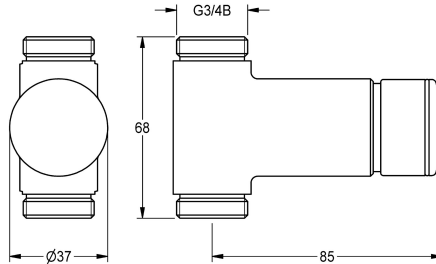

KWC F3S Self-closing straight-way valve

Modell-Linie: F3S | F3SV2002
Showers | Self closing showers

KWC-No.

2030034415

F3S self-closing straight-way valve DN 15 for surface mounting for shower facilities. Self-closing functional part, hydraulically controlled, piston-free design, self-closing, stepless adjustment of

flow duration. For connection to pre-mixed hot water or cold water. Housing including changeable valve seat, with external thread G 3/4 B, high-polished chromium-plated brass.

Technical Data

additional connections	no
with backflow preventer	no
calculation flow rate cold wat	0.15 l/s
circulation	no
connection with pay water disp	not possible
with filter	no
adjustable flow time	yes
functional principle	hydraulic self-closing
for hand shower	no
hygiene flushing	no
diameter nominal	DN 15
inlet size	G 3/4 B
Locking mechanism	Top section, non-ceramic
material fitting	brass
maximum flow time	35 Seconds
minimum flow pressure	1 bar
minimum flow time	5 Seconds
type of mixing	no
with rosettes/cover plate	no
protective shutdown	no
shower pipe draining	no
sound insulation	no
surface finish fitting	chromed
surface treatment fitting	polished
temperature limit	no
thermal disinfection	no

KWC F3S Self-closing straight-way valve

Modell-Linie: F3S | F3SV2002
Showers | Self closing showers

type of mounting
type of operation
type of shower
volume flow rate at 3 bar
water connection
position of water connection
Accent colour
Basic colour

pipe mounting
manual operation
wall fitting
0.2 l/s
threaded connection (external)
from bottom
none
chrome-look (glossy)

Optional Accessories

DN 15 screw connection

2000105938
ACSV2001

Spare Parts

Push cap