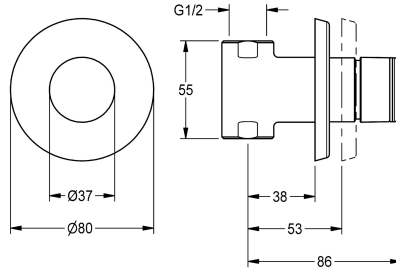

KWC

F3S self-closing straight-way valve

Modell-Linie: F3S | F3SV2003

Showers | Self closing showers

KWC-No.

2030034416

F3S self-closing straight-way valve DN 15 for in-wall mounting with noise-reducing styrene cladding, for shower facilities. Self-closing functional part, hydraulically controlled, piston-free design, self-closing, stepless adjustment of flow duration. For connection to

pre-mixed hot water or cold water. Casing including changeable valve seat, with internal thread G 1/2, visible parts high-polished, chromium-plated brass. With rosette, depth adjustability 15 mm.

Technical Data

| | |
|--------------------------------|------------------------------|
| additional connections | no |
| with backflow preventer | no |
| Built-in fitting model | Built-in + finishing section |
| calculation flow rate cold wat | 0.15 l/s |
| circulation | no |
| connection with pay water disp | not possible |
| with filter | no |
| adjustable flow time | yes |
| functional principle | hydraulic self-closing |
| for hand shower | no |
| hygiene flushing | no |
| diameter nominal | DN 15 |
| inlet size | G 1/2 |
| Locking mechanism | Top section, non-ceramic |
| material fitting | brass-look |
| maximum flow time | 35 Seconds |
| minimum flow pressure | 1 bar |
| minimum flow time | 5 Seconds |
| type of mixing | no |
| with rosettes/cover plate | yes |
| protective shutdown | no |
| shower pipe draining | no |
| sound insulation | no |
| surface finish fitting | chromed |
| surface treatment fitting | polished |
| temperature limit | no |