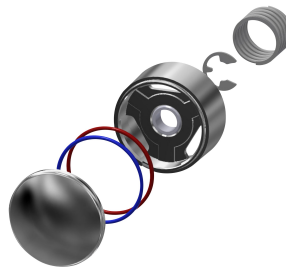

pre-mixed hot water or cold water. Casing including changeable valve seat, with internal thread G 1/2, visible parts high-polished, chromium-plated brass. With rosette, depth adjustability 15 mm.

Technical Data

KWC

F3S self-closing straight-way valve

Modell-Linie: F3S | F3SV2003

Showers | Self closing showers

| | |
|------------------------------|--------------------------------|
| thermal disinfection | no |
| type of mounting | in-wall installation without b |
| type of operation | manual operation |
| type of shower | in-wall fitting |
| volume flow rate at 3 bar | 0.2 l/s |
| water connection | threaded connection (internal) |
| position of water connection | from bottom |
| Accent colour | none |
| Basic colour | chrome-look (glossy) |

Optional Accessories

Extension set

2000101451
AQRM900

Valve seat key

2000101454
AQRM967

Spare Parts

O-Ring, red

2030042961
ASSV2002

O-Ring, blue

2030042962
ASSV2003

Push cap

2030042960
ASSV2001

Functional part

2000104352
ESHOW0001

KWC

F3S self-closing straight-way valve