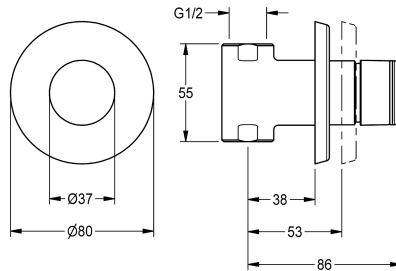

KWC

F3S self-closing straight-way valve

Modell-Linie: F3S | F3SV2003

Showers | Self closing showers

KWC-No.

2030034416

F3S self-closing straight-way valve DN 15 for in-wall mounting with noise-reducing styrene cladding, for shower facilities. Self-closing functional part, hydraulically controlled, piston-free design, self-closing, stepless adjustment of flow duration. For connection to

pre-mixed hot water or cold water. Casing including changeable valve seat, with internal thread G 1/2, visible parts high-polished, chromium-plated brass. With rosette, depth adjustability 15 mm.

Technical Data

| | |
|--------------------------------|------------------------------|
| additional connections | no |
| with backflow preventer | no |
| Built-in fitting model | Built-in + finishing section |
| calculation flow rate cold wat | 0.15 l/s |
| circulation | no |
| connection with pay water disp | not possible |
| with filter | no |
| adjustable flow time | yes |
| functional principle | hydraulic self-closing |
| for hand shower | no |
| hygiene flushing | no |
| diameter nominal | DN 15 |
| inlet size | G 1/2 |
| Locking mechanism | Top section, non-ceramic |
| material fitting | brass |
| maximum flow time | 35 Seconds |
| minimum flow pressure | 1 bar |
| minimum flow time | 5 Seconds |
| type of mixing | no |
| with rosettes/cover plate | yes |
| protective shutdown | no |
| shower pipe draining | no |
| sound insulation | no |
| surface finish fitting | chromed |
| surface treatment fitting | polished |
| temperature limit | no |