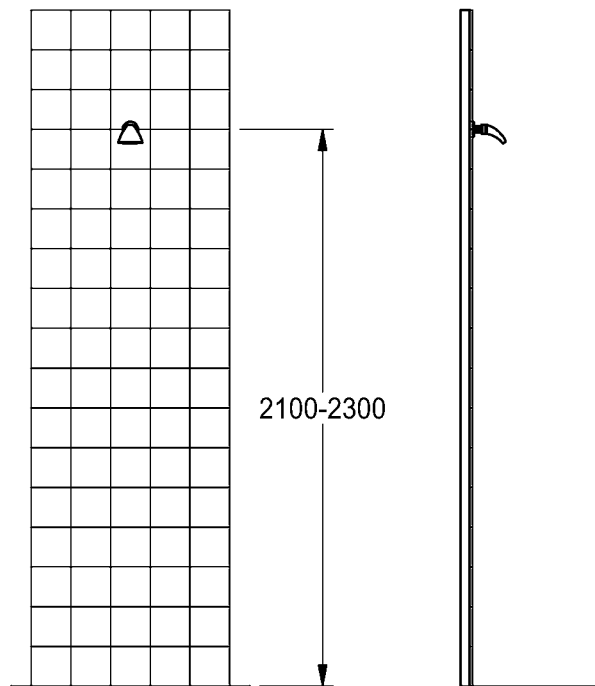

l/min (Л/МИН)

EN Installation and operating instructions

Technical data

- ▶ Minimum flow pressure 1.0 bar
- ▶ Maximum operating pressure 10 bar
- ▶ Recommended flow pressure 3 bar

PL Instrukcja montażu i obsługi