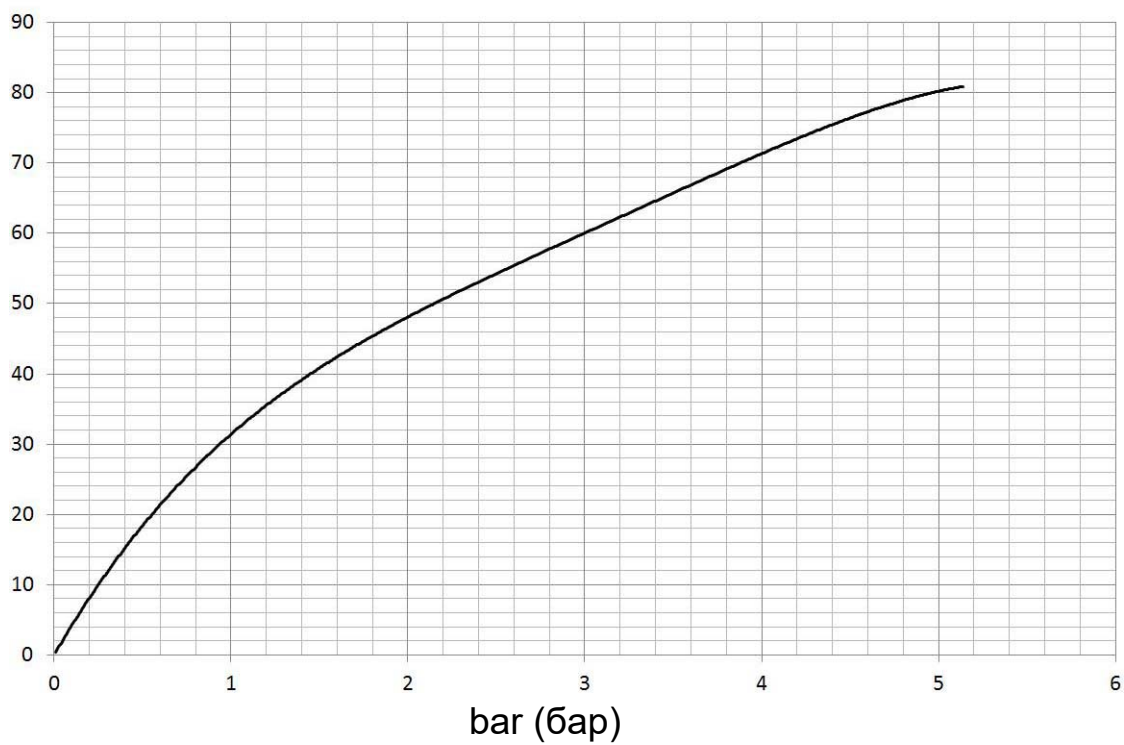

l/min (Л/МИН)

EN Installation and operating instructions

Technical data

- ▶ Minimum flow pressure 1.0 bar
- ▶ Maximum operating pressure 10 bar
- ▶ Recommended flow pressure 3 bar

PL Instrukcja montażu i obsługi