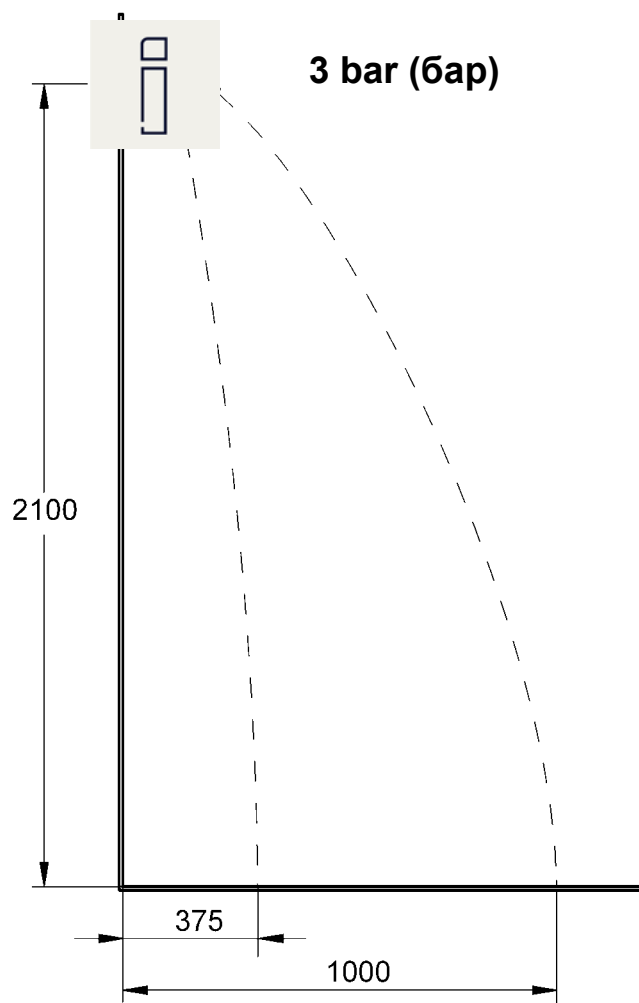

l/min (Л/МИН)

EN Installation and operating instructions

Technical data

- ▶ Minimum flow pressure 1.0 bar
- ▶ Maximum operating pressure 10 bar
- ▶ Recommended flow pressure 3 bar

PL Instrukcja montażu i obsługi