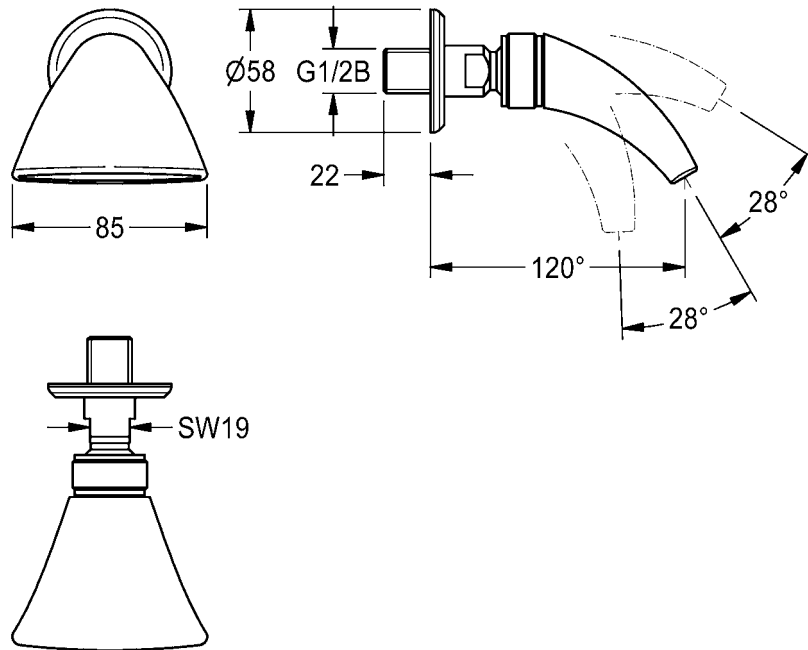

l/min (Л/МИН)

EN Installation and operating instructions

Technical data

- ▶ Minimum flow pressure 1.0 bar
- ▶ Maximum operating pressure 10 bar
- ▶ Recommended flow pressure 3 bar

PL Instrukcja montażu i obsługi