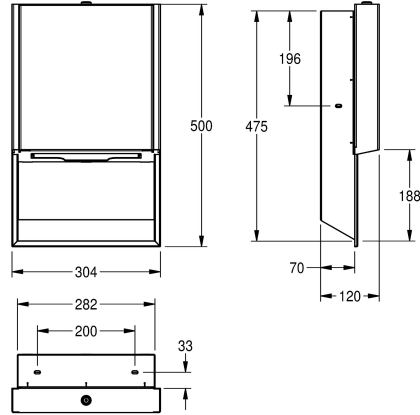

KWC EXOS. Paper towel dispenser for recessed mounting

Modell-Linie: EXOS | EXOS600EX
Accessories | Paper towel dispensers

KWC-No.

2030034624

Front with InoxPlus surface refinement

2030034625

InoxPlus-coated main housing, black toughened safety glass front panel

2030034662

InoxPlus-coated main housing, white toughened safety glass front panel

Accent colour

stainless steel-look

black

white

Paper towel dispenser for recessed mounting, stainless steel with satin finish, front and casing with InoxPlus surface refinement for the reduction of finger marks and better cleaning characteristics (easy to clean), material thickness 1.2 mm, capacity 300 - 400 pieces of

Z-folded paper, includes mounting materials.

Dimensions 304 x 500 x 120 mm (W x H x D)

Technical Data

filling quantity

400

filling quantity uom

towels

lock

key-lock

material

stainless steel

material code

1.4301 Chrome Nickel steel V2A

material thickness

1.2 mm

overall depth

120 mm

overall height

500 mm

overall width

304 mm

surface finish

satin finished

surface treatment

InoxPlus (anti fingerprint)

type of consumable

paper towel

type of fixing

screw

type of mounting

recessed mounting

type of operation

manual operation

Accent colour

stainless steel-look

Basic colour

stainless steel-look

INOX PLUS

Optional Accessories