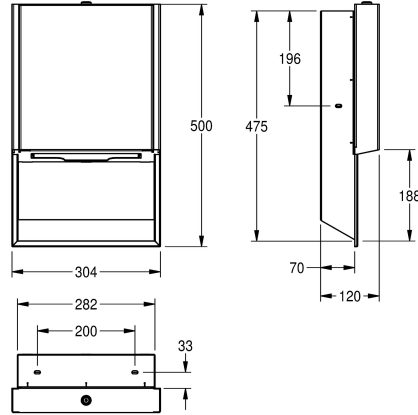

KWC EXOS. Paper towel dispenser for recessed mounting

Modell-Linie: EXOS | EXOS600EX
Accessories | Paper towel dispensers

KWC-No.

2030034624

Front with InoxPlus surface refinement

2030034625

InoxPlus-coated main housing, black toughened safety glass front panel

2030034662

InoxPlus-coated main housing, white toughened safety glass front panel

Accent colour

stainless steel-look

black

white

Paper towel dispenser for recessed mounting, stainless steel with satin finish, front and casing with InoxPlus surface refinement for the reduction of finger marks and better cleaning characteristics (easy to clean), material thickness 1.2 mm, capacity 300 - 400 pieces of

Z-folded paper, includes mounting materials.

Dimensions 304 x 500 x 120 mm (W x H x D)

Technical Data

filling quantity

400

filling quantity uom

towels

lock

key-lock

material

stainless steel

material code

1.4301 Chrome Nickel steel V2A

material thickness

1.2 mm

overall depth

120 mm

overall height

500 mm

overall width

304 mm

surface finish

satin finished

surface treatment

InoxPlus (anti fingerprint)

type of consumable

paper towel

type of fixing

screw

type of mounting

recessed mounting

type of operation

manual operation

Accent colour

stainless steel-look

Basic colour

stainless steel-look

INOX PLUS

Optional Accessories