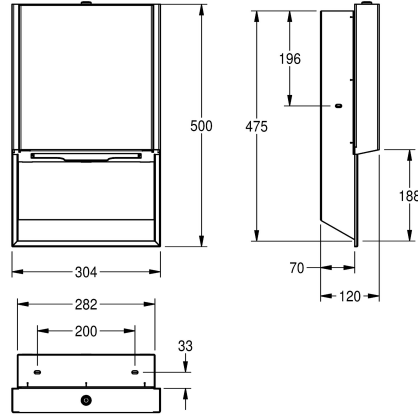

KWC EXOS. Paper towel dispenser for recessed mounting

Modell-Linie: EXOS | EXOS600EX
Accessories | Paper towel dispensers

KWC-No.

2030034624

Front with InoxPlus surface refinement

2030034625

InoxPlus-coated main housing, black toughened safety glass front panel

2030034662

InoxPlus-coated main housing, white toughened safety glass front panel

Accent colour

stainless steel

black

white

Paper towel dispenser for recessed mounting, stainless steel with satin finish, front and casing with InoxPlus surface refinement for the reduction of finger marks and better cleaning characteristics (easy to clean), material thickness 1.2 mm, capacity 300 - 400 pieces of

Z-folded paper, includes mounting materials.

Dimensions 304 x 500 x 120 mm (W x H x D)

Technical Data

filling quantity

400

filling quantity uom

towels

lock

key-lock

material

stainless steel

material code

1.4301 Chrome Nickel steel V2A

material thickness

1.2 mm

overall depth

120 mm

overall height

500 mm

overall width

304 mm

surface finish

satin finished

surface treatment

InoxPlus (anti fingerprint)

type of consumable

paper towel

type of fixing

screw

type of mounting

recessed mounting

type of operation

manual operation

Accent colour

stainless steel

Basic colour

stainless steel

INOX PLUS

Optional Accessories