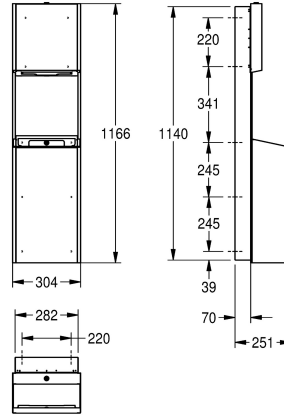

KWC EXOS.

Paper towel dispenser and waste bin combination for recessed mounting

Modell-Linie: EXOS | EXOS602EX

Accessories | Combinations

KWC-No.

2030034626

Front with InoxPlus surface refinement

2030034627

InoxPlus-coated main housing, black toughened safety glass front panel

2030034663

InoxPlus-coated main housing, white toughened safety glass front panel

Accent colour

stainless steel-look

black

white

Paper towel dispenser and waste bin combination for recessed mounting, stainless steel with satin finished, front with InoxPlus surface refinement for the reduction of finger marks and better cleaning characteristics (easy to clean), material thickness 1.2 mm, capacity paper towel dispenser 300 - 400 pieces of Z-folded

paper depending on convolution, waste bin with approx. 30 liter capacity, integrated bag holder, includes mounting bracket and mounting materials.

Dimensions 304 x 1166 x 251 mm (W x H x D)

Technical Data

combination part 1

combination part 2

filling quantity 1

filling quantity 1 uom

filling quantity 2

filling quantity 2 uom

lock 1

lock 2

material

material code

material thickness

overall depth

overall height

overall width

surface finish

surface treatment

type of consumable 1

type of fixing

type of mounting

Accent colour

Basic colour

paper towel dispenser

waste bin

400

pieces

30

liter

key-lock

key-lock

stainless steel

1.4301 Chrome Nickel steel V2A

1.2 mm

251 mm

1,166 mm

304 mm

satin finished

InoxPlus (anti fingerprint)

paper towel

screw

recessed mounting

stainless steel-look

stainless steel-look

INOX PLUS