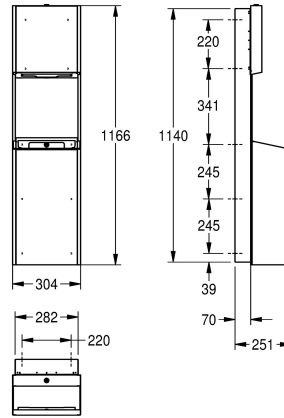

KWC EXOS.

Paper towel dispenser and waste bin combination for recessed mounting

Modell-Linie: EXOS | EXOS602EX
Accessories | Combinations

KWC-No.

2030034626

Front with InoxPlus surface refinement

2030034627

InoxPlus-coated main housing, black toughened safety glass front panel

2030034663

InoxPlus-coated main housing, white toughened safety glass front panel

Accent colour

stainless steel-look

black

white

Paper towel dispenser and waste bin combination for recessed mounting, stainless steel with satin finished, front with InoxPlus surface refinement for the reduction of finger marks and better cleaning characteristics (easy to clean), material thickness 1.2 mm, capacity paper towel dispenser 300 - 400 pieces of Z-folded

paper depending on convolution, waste bin with approx. 30 liter capacity, integrated bag holder, includes mounting bracket and mounting materials.

Dimensions 304 x 1166 x 251 mm (W x H x D)

Technical Data

combination part 1

combination part 2

filling quantity 1

filling quantity 1 uom

filling quantity 2

filling quantity 2 uom

lock 1

lock 2

material

material code

material thickness

overall depth

overall height

overall width

surface finish

surface treatment

type of consumable 1

type of fixing

type of mounting

Accent colour

Basic colour

paper towel dispenser

waste bin

400

pieces

30

liter

key-lock

key-lock

stainless steel

1.4301 Chrome Nickel steel V2A

1.2 mm

251 mm

1,166 mm

304 mm

satin finished

InoxPlus (anti fingerprint)

paper towel

screw

recessed mounting

stainless steel-look

stainless steel-look

INOX PLUS