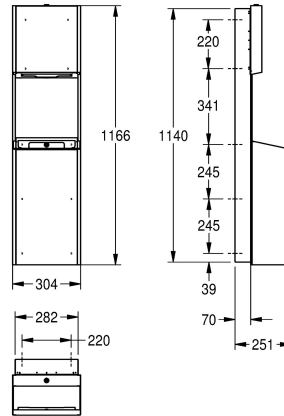

KWC EXOS.

Paper towel dispenser and waste bin combination for recessed mounting

Modell-Linie: EXOS | EXOS602EX
Accessories | Combinations

KWC-No.

2030034626

Front with InoxPlus surface refinement

2030034627

InoxPlus-coated main housing, black toughened safety glass front panel

2030034663

InoxPlus-coated main housing, white toughened safety glass front panel

Accent colour

stainless steel

black

white

Paper towel dispenser and waste bin combination for recessed mounting, stainless steel with satin finished, front with InoxPlus surface refinement for the reduction of finger marks and better cleaning characteristics (easy to clean), material thickness 1.2 mm, capacity paper towel dispenser 300 - 400 pieces of Z-folded

paper depending on convolution, waste bin with approx. 30 liter capacity, integrated bag holder, includes mounting bracket and mounting materials.

Dimensions 304 x 1166 x 251 mm (W x H x D)

Technical Data

combination part 1

combination part 2

filling quantity 1

filling quantity 1 uom

filling quantity 2

filling quantity 2 uom

lock 1

lock 2

material

material code

material thickness

overall depth

overall height

overall width

surface finish

surface treatment

type of consumable 1

type of fixing

type of mounting

Accent colour

Basic colour

paper towel dispenser

waste bin

400

pieces

30

liter

key-lock

key-lock

stainless steel

1.4301 Chrome Nickel steel V2A

1.2 mm

251 mm

1,166 mm

304 mm

satin finished

InoxPlus (anti fingerprint)

paper towel

screw

recessed mounting

stainless steel

stainless steel

INOX PLUS