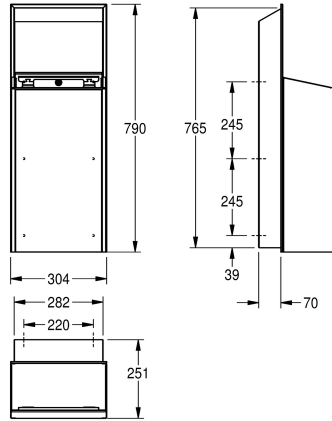

KWC EXOS. Waste bin

Modell-Linie: EXOS | EXOS605EB
Accessories | Waste bins

KWC-No.

2030034628

Front with InoxPlus surface refinement

2030034629

InoxPlus-coated main housing, black toughened safety glass front panel

2030034664

InoxPlus-coated main housing, white toughened safety glass front panel

Accent colour

stainless steel-look

black

white

Waste bin for recessed mounting, stainless steel with satin finish, black safety glass front panel, casing with InoxPlus surface refinement for the reduction of finger marks and better cleaning characteristics (easy to clean), material thickness 1.2 mm, capacity

approximate 30 litres, integrated bag holder, includes mounting materials.

Dimensions 304 x 790 x 251 mm (W x H x D)

Technical Data

bag holder

yes

filling volume

30 Liter

lid

no

lock

key-lock

material

stainless steel

material code

1.4301 Chrome Nickel steel V2A

material thickness

1.2 mm

overall depth

251 mm

overall height

790 mm

overall width

304 mm

surface treatment

InoxPlus (anti fingerprint)

type of fixing

screw

type of mounting

recessed mounting

Accent colour

black

Basic colour

stainless steel-look

Optional Accessories