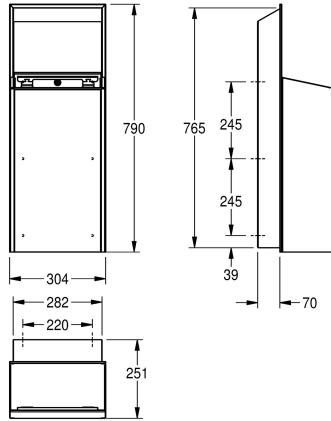

KWC EXOS. Waste bin

Modell-Linie: EXOS | EXOS605EB
Accessories | Waste bins

KWC-No.

2030034628

Front with InoxPlus surface refinement

2030034629

InoxPlus-coated main housing, black toughened safety glass front panel

2030034664

InoxPlus-coated main housing, white toughened safety glass front panel

Accent colour

stainless steel-look

black

white

Waste bin for recessed mounting, stainless steel with satin finish, black safety glass front panel, casing with InoxPlus surface refinement for the reduction of finger marks and better cleaning characteristics (easy to clean), material thickness 1.2 mm, capacity

approximate 30 litres, integrated bag holder, includes mounting materials.

Dimensions 304 x 790 x 251 mm (W x H x D)

Technical Data

bag holder

yes

filling volume

30 Liter

lid

no

lock

key-lock

material

stainless steel

material code

1.4301 Chrome Nickel steel V2A

material thickness

1.2 mm

overall depth

251 mm

overall height

790 mm

overall width

304 mm

surface treatment

InoxPlus (anti fingerprint)

type of fixing

screw

type of mounting

recessed mounting

Accent colour

black

Basic colour

stainless steel-look

Optional Accessories