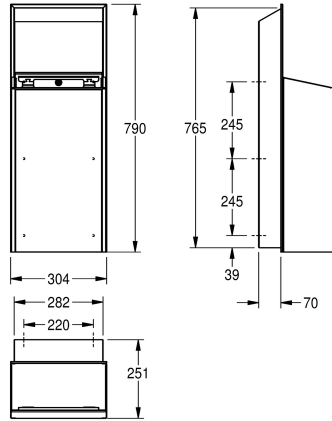

KWC EXOS. Waste bin

Modell-Linie: EXOS | EXOS605EB
Accessories | Waste bins

KWC-No.

2030034628

Front with InoxPlus surface refinement

2030034629

InoxPlus-coated main housing, black toughened safety glass front panel

2030034664

InoxPlus-coated main housing, white toughened safety glass front panel

Accent colour

stainless steel

black

white

Waste bin for recessed mounting, stainless steel with satin finish, black safety glass front panel, casing with InoxPlus surface refinement for the reduction of finger marks and better cleaning characteristics (easy to clean), material thickness 1.2 mm, capacity

approximate 30 litres, integrated bag holder, includes mounting materials.

Dimensions 304 x 790 x 251 mm (W x H x D)

Technical Data

bag holder

yes

filling volume

30 Liter

lid

no

lock

key-lock

material

stainless steel

material code

1.4301 Chrome Nickel steel V2A

material thickness

1.2 mm

overall depth

251 mm

overall height

790 mm

overall width

304 mm

surface treatment

InoxPlus (anti fingerprint)

type of fixing

screw

type of mounting

recessed mounting

Accent colour

black

Basic colour

stainless steel

Optional Accessories