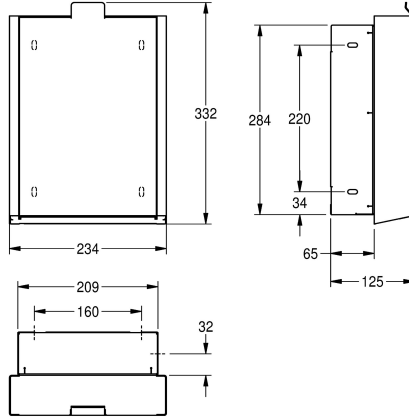

KWC EXOS.

Hygiene waste bin for recessed mounting

Modell-Linie: EXOS | EXOS611EX

Accessories | Hygiene bins

KWC-No.

2030034630

2030034631

InoxPlus-coated main housing, black toughened safety glass front panel

2030034665

InoxPlus-coated main housing, white toughened safety glass front panel

Accent colour

stainless steel-look

black

white

Hygiene waste bin for recessed mounting, stainless steel with satin finish and InoxPlus surface refinement for the reduction of finger marks and better cleaning characteristics (easy to clean), material thickness 1.2 mm, capacity approx. 3.7 litres, hinged self-closing

front, integrated plastic container for waste removal, includes mounting materials.

Dimensions 234 x 332 x 125 mm (W x H x D)

Technical Data

bag holder

no

filling volume

3.7 Liter

lid

yes

lock

no lock

material

stainless steel

material code

1.4301 Chrome Nickel steel V2A

material thickness

1.2 mm

overall depth

125 mm

overall height

332 mm

overall width

234 mm

surface treatment

InoxPlus (anti fingerprint)

type of fixing

screw

type of mounting

recessed mounting

Accent colour

stainless steel-look

Basic colour

stainless steel-look

INOX PLUS

Optional Accessories