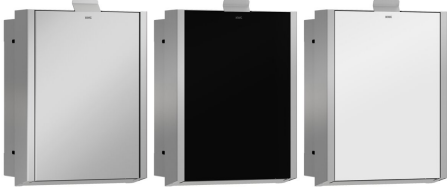

### Hygiene waste bin for recessed mounting

Modell-Linie: EXOS | EXOS611EX

Accessories | Hygiene bins

#### Accent colour

stainless steel-look

black

white

Hygiene waste bin for recessed mounting, stainless steel with satin finish and InoxPlus surface refinement for the reduction of finger marks and better cleaning characteristics (easy to clean), material thickness 1.2 mm, capacity approx. 3.7 litres, hinged self-closing

front, integrated plastic container for waste removal, includes mounting materials.

Dimensions 234 x 332 x 125 mm (W x H x D)