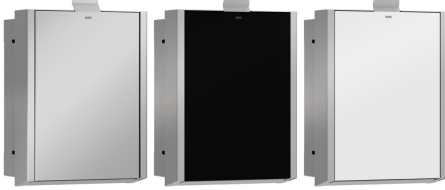

KWC EXOS.

Hygiene waste bin for recessed mounting

Modell-Linie: EXOS | EXOS611EX

Accessories | Hygiene bins

KWC-No.

2030034630

2030034631

InoxPlus-coated main housing, black toughened safety glass front panel

2030034665

InoxPlus-coated main housing, white toughened safety glass front panel

Accent colour

stainless steel-look

black

white

Hygiene waste bin for recessed mounting, stainless steel with satin finish and InoxPlus surface refinement for the reduction of finger marks and better cleaning characteristics (easy to clean), material thickness 1.2 mm, capacity approx. 3.7 litres, hinged self-closing

front, integrated plastic container for waste removal, includes mounting materials.

Dimensions 234 x 332 x 125 mm (W x H x D)

Technical Data

bag holder

no

filling volume

3.7 Liter

lid

1.2 mm

overall depth

125 mm

overall height

332 mm

overall width

234 mm

surface treatment