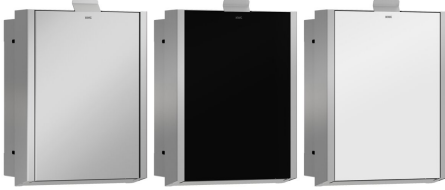

KWC EXOS.

Hygiene waste bin for recessed mounting

Modell-Linie: EXOS | EXOS611EX

Accessories | Hygiene bins

KWC-No.

2030034630

2030034631

InoxPlus-coated main housing, black toughened safety glass front panel

2030034665

InoxPlus-coated main housing, white toughened safety glass front panel

Accent colour

stainless steel

black

white

Hygiene waste bin for recessed mounting, stainless steel with satin finish and InoxPlus surface refinement for the reduction of finger marks and better cleaning characteristics (easy to clean), material thickness 1.2 mm, capacity approx. 3.7 litres, hinged self-closing

front, integrated plastic container for waste removal, includes mounting materials.

Dimensions 234 x 332 x 125 mm (W x H x D)

Technical Data

bag holder
filling volume
lid
lock
material
material code
material thickness
overall depth
overall height
overall width
surface treatment
type of fixing
type of mounting
Accent colour
Basic colour

KWC EXOS.

Hygiene waste bin for recessed mounting

Modell-Linie: **EXOS | EXOS611EX**
Accessories | Hygiene bins

EXOS. front with black safety glass panel

2030034650
ZEXOS611B

EXOS. front with white safety glass panel