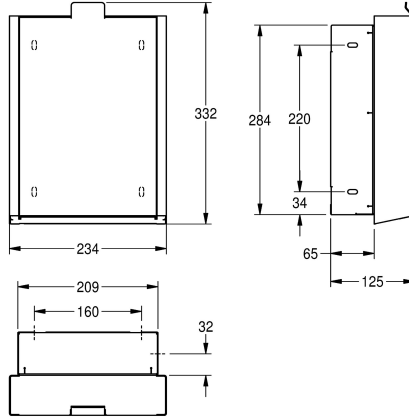

KWC EXOS.

Hygiene waste bin for recessed mounting

Modell-Linie: EXOS | EXOS611EX

Accessories | Hygiene bins

KWC-No.

2030034630

2030034631

InoxPlus-coated main housing, black toughened safety glass front panel

2030034665

InoxPlus-coated main housing, white toughened safety glass front panel

Accent colour

stainless steel

black

white

Hygiene waste bin for recessed mounting, stainless steel with satin finish and InoxPlus surface refinement for the reduction of finger marks and better cleaning characteristics (easy to clean), material thickness 1.2 mm, capacity approx. 3.7 litres, hinged self-closing

front, integrated plastic container for waste removal, includes mounting materials.

Dimensions 234 x 332 x 125 mm (W x H x D)

Technical Data

bag holder
filling volume
lid
lock
material
material code
material thickness
overall depth
overall height
overall width
surface treatment
type of fixing
type of mounting
Accent colour
Basic colour

no
3.7 Liter
yes
no lock
stainless steel
1.4301 Chrome Nickel steel V2A
1.2 mm
125 mm
332 mm
234 mm
InoxPlus (anti fingerprint)
screw
recessed mounting
stainless steel
stainless steel

INOX PLUS

Optional Accessories