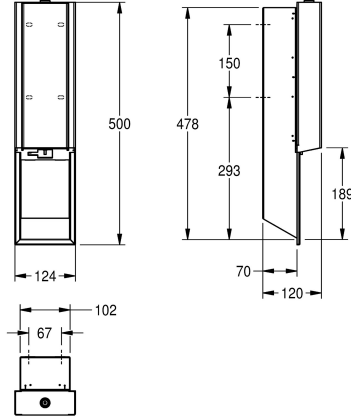

KWC EXOS.

Electronic soap dispenser for recessed mounting

Modell-Linie: EXOS | EXOS625EB

Accessories | Soap dispensers

KWC-No.

2030034639

Front with InoxPlus surface refinement

2030034641

InoxPlus-coated main housing, black toughened safety glass front panel

2030034668

InoxPlus-coated main housing, white toughened safety glass front panel

Accent colour

stainless steel-look

black

white

Touch free soap dispenser for recessed mounting, stainless steel with satin finish, black safety glass front panel, casing with InoxPlus surface refinement for the reduction of finger marks and better cleaning characteristics (easy to clean), material thickness 1.2 mm, infrared sensor activity for non-touch operation, LED display shows

battery status, requires 4 pieces 1.5 V AA batteries, suitable for liquid soap and lotions, includes 800 ml refill tank, dispenses 0.6 - 1.1 ml depending on soap, includes mounting materials.

Dimensions 124 x 500 x 120 mm (W x H x D)

Technical Data

filling quantity

800

filling quantity uom

ml

lock

key-lock

material

stainless steel

material code

1.4301 Chrome Nickel steel V2A

material thickness

1.2 mm

number of batteries

4

overall depth

120 mm

overall height

500 mm

overall width

124 mm

surface finish

satin finished

surface treatment

InoxPlus (anti fingerprint)

type of batteries

AA Mignon battery 1.5 V

type of consumable

liquid soap

type of fixing

screw

type of mounting

recessed mounting

type of operation

sensor operation

type of soap container

integrated refillable tank

Accent colour

black

Basic colour

stainless steel-look