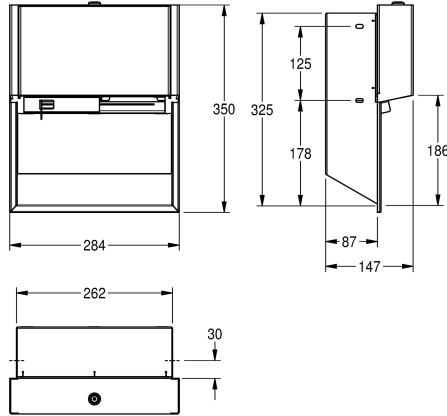

KWC EXOS.

EXOS. double toilet roll holder for recessed mounting

Modell-Linie: EXOS | EXOS676EX
Accessories | WC-roll holders

KWC-No.

2030034642

InoxPlus-coated main housing and front panel

2030034644

InoxPlus-coated main housing, black toughened safety glass front panel

2030034669

InoxPlus-coated main housing, white toughened safety glass front panel

Accent colour

stainless steel-look

black

white

Double toilet roll holder with spindle system for recessed mounting, stainless steel with satin finish and InoxPlus surface refinement for the reduction of finger marks and better cleaning characteristics (easy to clean), material thickness 1.2 mm, closed casing, for two rolls with a maximum diameter of 120 mm, when the first roll is used

up, the hidden spare roll is released by sliding the bottom cover on the opposite side, includes mounting materials.

Dimensions 284 x 350 x 147 mm (W x H x D)

Technical Data

maximum depth/diameter of cons

120 mm

maximum width of consumable

100 mm

filling quantity

2

filling quantity uom

rolls

lock

key-lock

material

stainless steel

material code

1.4301 Chrome Nickel steel V2A

material thickness

1.2 mm

overall depth

147 mm

overall height

350 mm

overall width

284 mm

spindle

yes

surface treatment

InoxPlus (anti fingerprint)

type of fixing

screw

type of mounting

recessed mounting

Accent colour

stainless steel-look

Basic colour

stainless steel-look

INOX PLUS

Optional Accessories