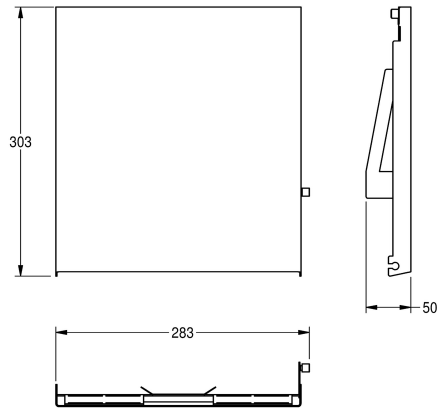

## KWC EXOS.

Stainless steel front for paper towel dispenser for recessed mounting

Modell-Linie: EXOS | ZEXOS600E

Accessories | Complementary parts accessories

### KWC-No.

**2030034647**

Front with InoxPlus surface refinement

**2030034648**

Black toughened safety glass front panel

**2030034672**

White toughened safety glass front panel

Stainless Steel front with InoxPlus surface refinement, suitable for EXOS600E paper towel dispenser-recessed, includes mounting