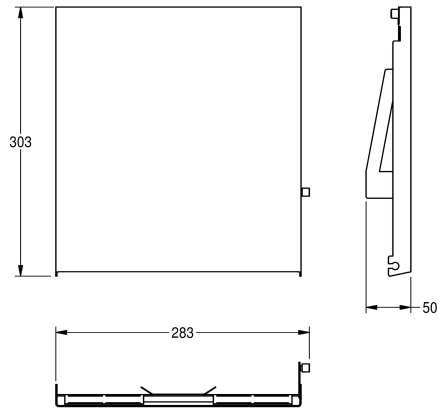

## KWC EXOS.

Stainless steel front for paper towel dispenser for recessed mounting

Modell-Linie: EXOS | ZEXOS600E

Accessories | Complementary parts accessories

### KWC-No.

**2030034647**

Front with InoxPlus surface refinement

**2030034648**

Black toughened safety glass front panel

**2030034672**

White toughened safety glass front panel

Stainless Steel front with InoxPlus surface refinement, suitable for EXOS600E paper towel dispenser-recessed, includes mounting