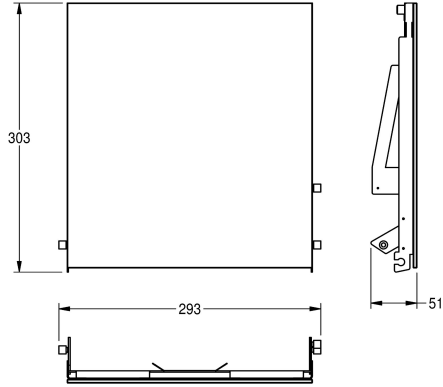

## KWC EXOS.

Front with black safety glass panel

Modell-Linie: EXOS | ZEXOS600EB

Accessories | Complementary parts accessories

### KWC-No.

**2030034647**

Front with InoxPlus surface refinement

**2030034648**

Black toughened safety glass front panel

**2030034672**

White toughened safety glass front panel

Front, stainless steel, with black toughened safety glass, for EXOS paper towel dispenser for recessed mounting, including mounting