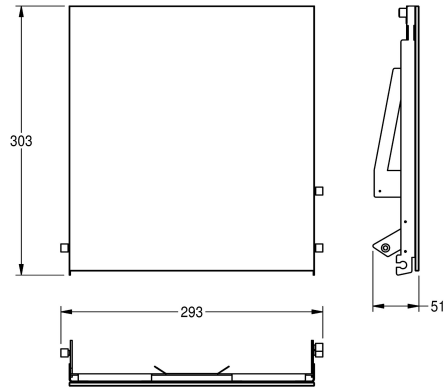

KWC EXOS.

Front with black safety glass panel

Modell-Linie: EXOS | ZEXOS600EB

Accessories | Complementary parts accessories

KWC-No.

2030034648

Black toughened safety glass front panel

2030034672

White toughened safety glass front panel

Front, stainless steel, with black toughened safety glass, for EXOS paper towel dispenser for recessed mounting, including mounting

material.