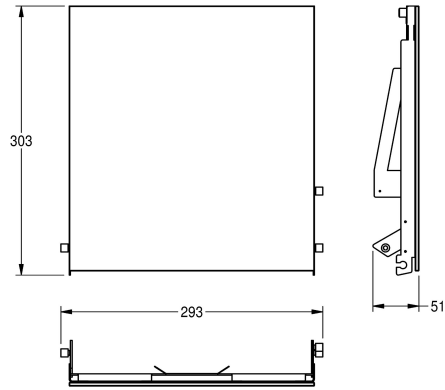

KWC EXOS.

Front with black safety glass panel

Modell-Linie: EXOS | ZEXOS600EB

Accessories | Complementary parts accessories

KWC-No.

2030034647

Front with InoxPlus surface refinement

2030034648

Black toughened safety glass front panel

2030034672

White toughened safety glass front panel

Front, stainless steel, with black toughened safety glass, for EXOS paper towel dispenser for recessed mounting, including mounting