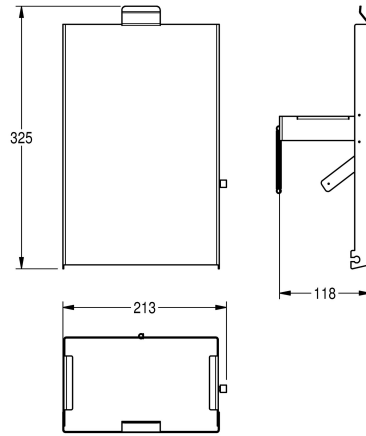

KWC EXOS.

Stainless steel front for EXOS. hygiene waste bin for wall and recessed mounting

Modell-Linie: EXOS | ZEXOS611

Accessories | Complementary parts accessories

KWC-No.

2030034649

Front with InoxPlus surface refinement

2030034650

Front with black safety glass panel

2030034707

Front with white safety glass panel

Stainless Steel front with InoxPlus surface refinement, suitable for EXOS611 and EXOS611E hygiene bin, includes mounting materials.