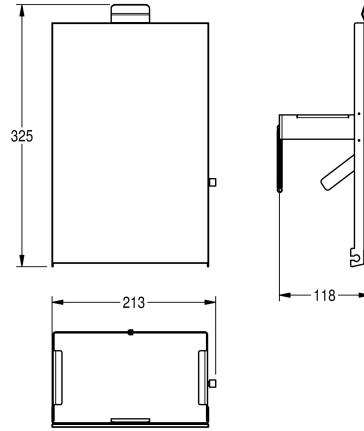

## KWC EXOS.

Front with black safety glass panel

Modell-Linie: EXOS | ZEXOS611B

Accessories | Complementary parts accessories

### KWC-No.

**2030034649**

Front with InoxPlus surface refinement

**2030034650**

Front with black safety glass panel

**2030034707**

Front with white safety glass panel

Front, stainless steel, with black toughened safety glass, for EXOS hygiene waste bins, including mounting material.