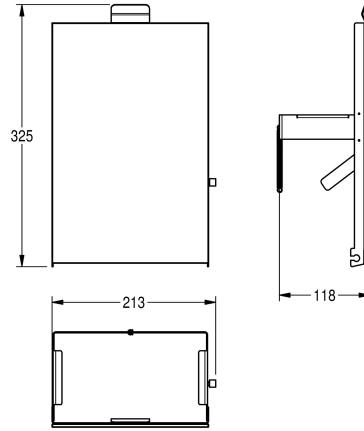

KWC EXOS.

Front with black safety glass panel

Modell-Linie: EXOS | ZEXOS611B

Accessories | Complementary parts accessories

KWC-No.

2030034649

Front with InoxPlus surface refinement

2030034650

Front with black safety glass panel

2030034707

Front with white safety glass panel

Front, stainless steel, with black toughened safety glass, for EXOS hygiene waste bins, including mounting material.