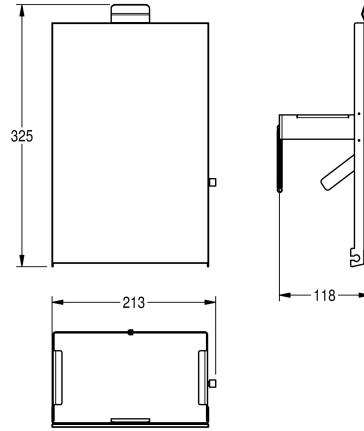

## KWC EXOS.

Front with black safety glass panel

Modell-Linie: EXOS | ZEXOS611B

Accessories | Complementary parts accessories

### KWC-No.

**2030034650**

Front with black safety glass panel

**2030034707**

Front with white safety glass panel

Front, stainless steel, with black toughened safety glass, for EXOS hygiene waste bins, including mounting material.