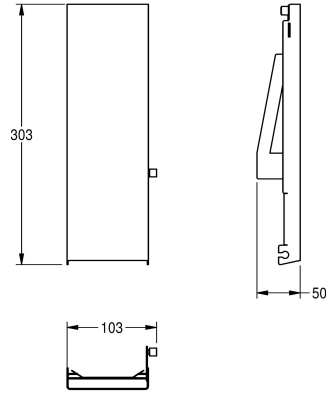

KWC EXOS.

Stainless steel front for soap dispenser for recessed mounting

Modell-Linie: EXOS | ZEXOS616E

Accessories | Complementary parts accessories

KWC-No.

2030034653

Front with InoxPlus surface refinement