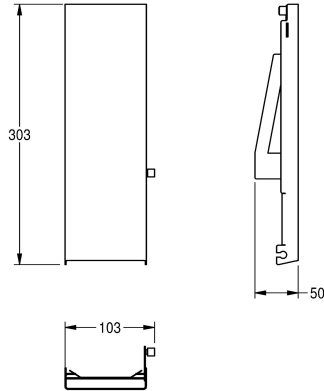

## KWC EXOS.

Stainless steel front for soap dispenser for recessed mounting

Modell-Linie: EXOS | ZEXOS616E

Accessories | Complementary parts accessories

### KWC-No.

**2030034653**

Front with InoxPlus surface refinement

**2030034654**

Black toughened safety glass front panel

**2030034710**

White toughened safety glass front panel

### Technical Data

material
material code
overall depth
overall height
overall width
type of mounting
Accent colour
Basic colour

stainless steel
1.4301 Chrome Nickel steel V2A
50 mm
303 mm
103 mm
mounted on product
stainless steel-look
stainless steel-look