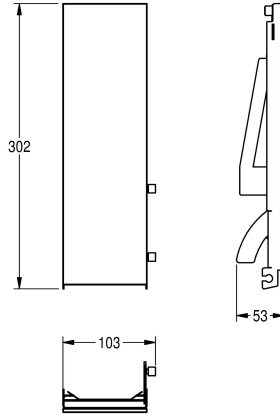

KWC EXOS.

Front with black safety glass panel for soap dispenser for recessed mounting

Modell-Linie: EXOS | ZEXOS616EB

Accessories | Complementary parts accessories

KWC-No.

2030034653

Front with InoxPlus surface refinement

2030034654

Black toughened safety glass front panel

2030034710

White toughened safety glass front panel

Front, stainless steel, with black toughened safety glass, for all EXOS soap dispensers for recessed mounting, including mounting