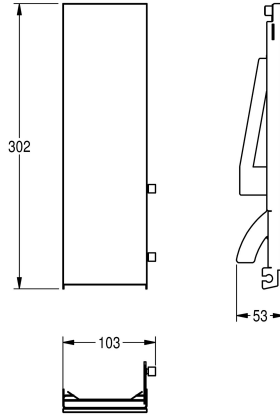

## KWC EXOS.

Front with black safety glass panel for soap dispenser for recessed mounting

Modell-Linie: EXOS | ZEXOS616EB

Accessories | Complementary parts accessories

### KWC-No.

**2030034653**

Front with InoxPlus surface refinement

**2030034654**

Black toughened safety glass front panel

**2030034710**

White toughened safety glass front panel

Front, stainless steel, with black toughened safety glass, for all EXOS soap dispensers for recessed mounting, including mounting