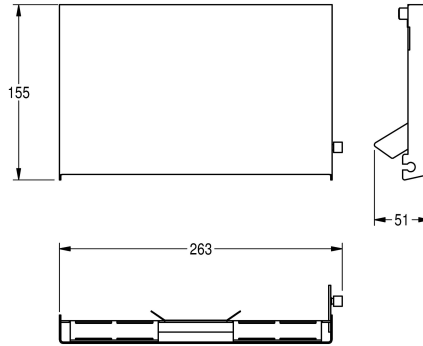

KWC EXOS.

Stainless steel front for EXOS. double toilet roll holder for wall mounting

Modell-Linie: EXOS | ZEXOS676

Accessories | Complementary parts accessories

KWC-No.

2030034655

Front with InoxPlus surface refinement

2030034656

Front with black safety glass panel

2030034711

Front with white safety glass panel

Stainless Steel front with InoxPlus surface refinement, suitable for EXOS676 wc roll holder, includes mounting materials.