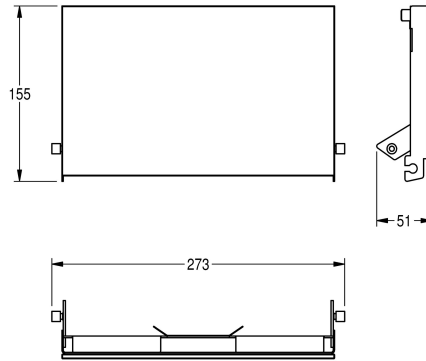

KWC EXOS.

Front with black safety glass panel

Modell-Linie: EXOS | ZEXOS676B

Accessories | Complementary parts accessories

KWC-No.

2030034655

Front with InoxPlus surface refinement

2030034656

Front with black safety glass panel

2030034711

Front with white safety glass panel

Front, stainless steel with black toughened safety glass, for EXOS double toilet roll holder, including mounting material.