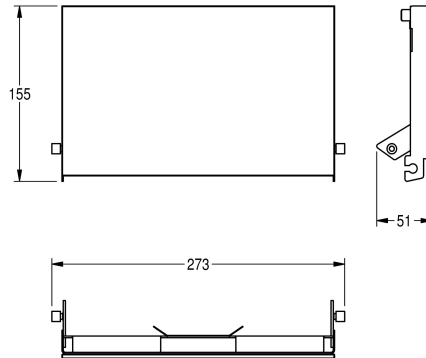

## KWC EXOS.

Front with black safety glass panel

Modell-Linie: EXOS | ZEXOS676B

Accessories | Complementary parts accessories

### KWC-No.

**2030034655**

Front with InoxPlus surface refinement

**2030034656**

Front with black safety glass panel

**2030034711**

Front with white safety glass panel

Front, stainless steel with black toughened safety glass, for EXOS double toilet roll holder, including mounting material.