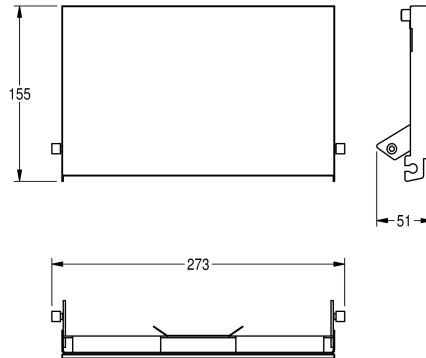

KWC EXOS.

Front with black safety glass panel

Modell-Linie: EXOS | ZEXOS676B

Accessories | Complementary parts accessories

KWC-No.

2030034655

Front with InoxPlus surface refinement

2030034656

Front with black safety glass panel

2030034711

Front with white safety glass panel

Front, stainless steel with black toughened safety glass, for EXOS double toilet roll holder, including mounting material.