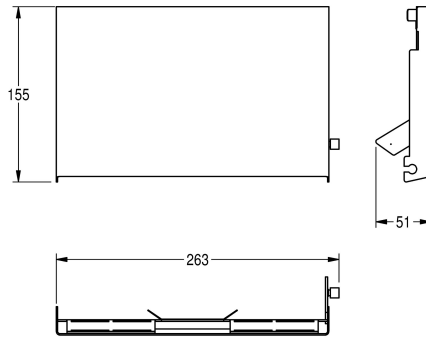

KWC EXOS.

Stainless steel front for EXOS. double toilet roll holder for recessed mounting

Modell-Linie: EXOS | ZEXOS676E

Accessories | Complementary parts accessories

KWC-No.

2030034657

2030034658
Front with black safety glass panel

2030034712
Front with white safety glass panel

Stainless Steel front with InoxPlus surface refinement, suitable for EXOS676E wc roll holder-recessed, includes mounting materials.