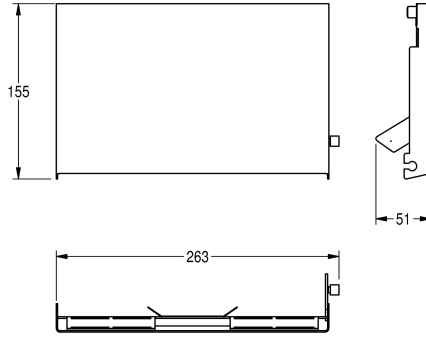

KWC EXOS.

Stainless steel front for EXOS. double toilet roll holder for recessed mounting

Modell-Linie: EXOS | ZEXOS676E

Accessories | Complementary parts accessories

KWC-No.

2030034657

2030034658
Front with black safety glass panel

2030034712
Front with white safety glass panel

Stainless Steel front with InoxPlus surface refinement, suitable for EXOS676E wc roll holder-recessed, includes mounting materials.