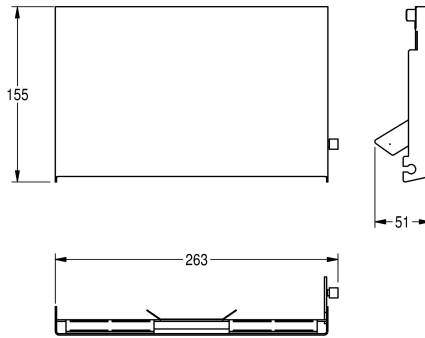

KWC EXOS.

Stainless steel front for EXOS. double toilet roll holder for recessed mounting

Modell-Linie: EXOS | ZEXOS676E

Accessories | Complementary parts accessories

KWC-No.

2030034657

2030034658
Front with black safety glass panel

2030034712
Front with white safety glass panel

Stainless Steel front with InoxPlus surface refinement, suitable for EXOS676E wc roll holder-recessed, includes mounting materials.