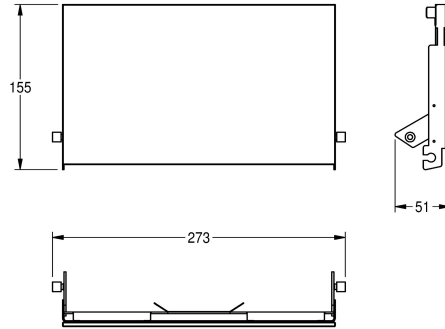

KWC EXOS.

Front with black safety glass panel

Modell-Linie: EXOS | ZEXOS676EB

Accessories | Complementary parts accessories

KWC-No.

2030034657

2030034658
Front with black safety glass panel

2030034712
Front with white safety glass panel

Front, stainless steel, with black toughened safety glass, for EXOS double toilet roll holder for recessed mounting, including mounting

material.