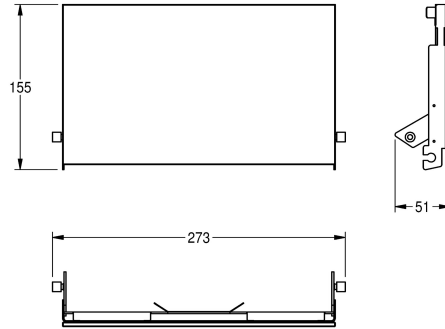

## KWC EXOS.

Front with black safety glass panel

Modell-Linie: EXOS | ZEXOS676EB

Accessories | Complementary parts accessories

### KWC-No.

---

**2030034657**

---

**2030034658**  
Front with black safety glass panel

---

**2030034712**  
Front with white safety glass panel

---

Front, stainless steel, with black toughened safety glass, for EXOS double toilet roll holder for recessed mounting, including mounting

material.