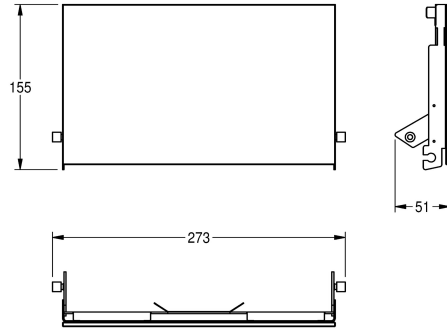

KWC EXOS. Front with black safety glass panel

Modell-Linie: EXOS | ZEXOS676EB
Accessories | Complementary parts accessories

KWC-No.

2030034657

2030034658
Front with black safety glass panel

2030034712
Front with white safety glass panel

Front, stainless steel, with black toughened safety glass, for EXOS double toilet roll holder for recessed mounting, including mounting material.