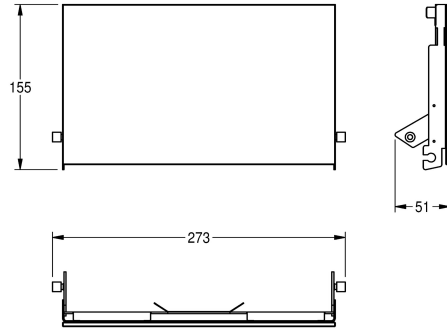

## KWC EXOS. Front with black safety glass panel

Modell-Linie: EXOS | ZEXOS676EB  
Accessories | Complementary parts accessories

### KWC-No.

---

**2030034657**

---

**2030034658**  
Front with black safety glass panel

---

**2030034712**  
Front with white safety glass panel

---

Front, stainless steel, with black toughened safety glass, for EXOS double toilet roll holder for recessed mounting, including mounting material.