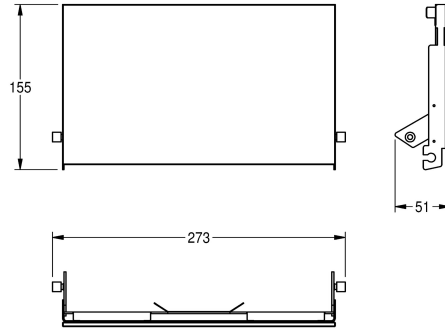

KWC EXOS. Front with black safety glass panel

Modell-Linie: EXOS | ZEXOS676EB
Accessories | Complementary parts accessories

KWC-No.

2030034657

2030034658
Front with black safety glass panel

2030034712
Front with white safety glass panel

Front, stainless steel, with black toughened safety glass, for EXOS double toilet roll holder for recessed mounting, including mounting material.