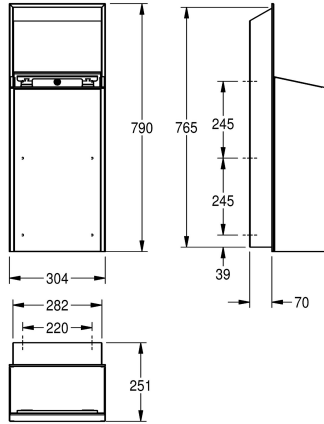

KWC EXOS.

Waste bin

Modell-Linie: EXOS | EXOS605EW

Accessories | Waste bins

KWC-No.

2030034628

Front with InoxPlus surface refinement

2030034629

InoxPlus-coated main housing, black toughened safety glass front panel

2030034664

InoxPlus-coated main housing, white toughened safety glass front panel

Accent colour

stainless steel-look

black

white

Waste bin for recessed mounting, stainless steel with satin finish, white safety glass front panel, casing with InoxPlus surface refinement for the reduction of finger marks and better cleaning characteristics (easy to clean), material thickness 1.2 mm, capacity

approximate 30 litres, integrated bag holder, includes mounting materials.

Dimensions 304 x 790 x 251 mm (W x H x D)

Technical Data

bag holder

yes

filling volume

30 Liter

lid

no

lock

key-lock

material

stainless steel

material code

1.4301 Chrome Nickel steel V2A

material thickness

1.2 mm

overall depth

251 mm

overall height

790 mm

overall width

304 mm

surface treatment

InoxPlus (anti fingerprint)

type of fixing

screw

type of mounting

recessed mounting

Accent colour

white

Basic colour

stainless steel-look

Optional Accessories