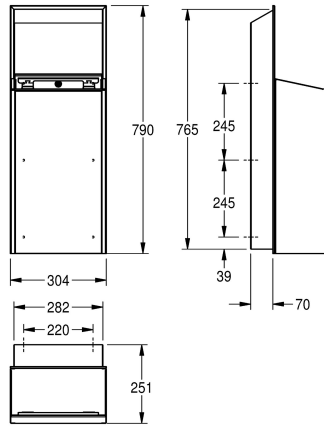

KWC EXOS. Waste bin

Modell-Linie: EXOS | EXOS605EW
Accessories | Waste bins

KWC-No.

2030034628

Front with InoxPlus surface refinement

2030034629

InoxPlus-coated main housing, black toughened safety glass front panel

2030034664

InoxPlus-coated main housing, white toughened safety glass front panel

Accent colour

stainless steel-look

black

white

Waste bin for recessed mounting, stainless steel with satin finish, white safety glass front panel, casing with InoxPlus surface refinement for the reduction of finger marks and better cleaning characteristics (easy to clean), material thickness 1.2 mm, capacity

approximate 30 litres, integrated bag holder, includes mounting materials.

Dimensions 304 x 790 x 251 mm (W x H x D)

Technical Data

bag holder

yes

filling volume

30 Liter

lid

no

lock

key-lock

material

stainless steel

material code

1.4301 Chrome Nickel steel V2A

material thickness

1.2 mm

overall depth

251 mm

overall height

790 mm

overall width

304 mm

surface treatment

InoxPlus (anti fingerprint)

type of fixing

screw

type of mounting

recessed mounting

Accent colour

white

Basic colour

stainless steel-look

Optional Accessories