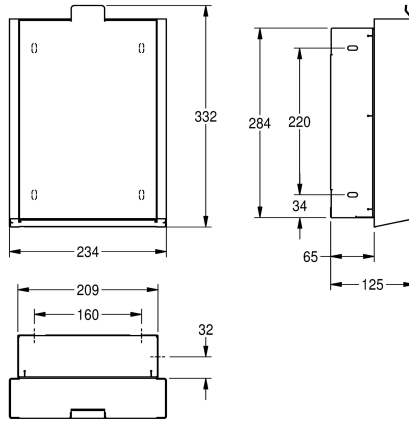

KWC EXOS. Hygiene waste bin

Modell-Linie: EXOS | EXOS611EW
Accessories | Hygiene bins

KWC-No.

2030034630

2030034631

InoxPlus-coated main housing, black toughened safety glass front panel

2030034665

InoxPlus-coated main housing, white toughened safety glass front panel

Accent colour

stainless steel-look

black

white

Hygiene waste bin for recessed mounting, stainless steel with satin finish, white safety glass front panel and casing with InoxPlus surface refinement for the reduction of finger marks and better cleaning characteristics (easy to clean), material thickness 1.2 mm.

capacity approx. 3.7 litres, hinged self-closing front, integrated plastic container for waste removal, includes mounting materials.

Dimensions 234 x 332 x 125 mm (W x H x D)

Technical Data

bag holder

no

filling volume

3.7 Liter

lid

yes

lock

no lock

material

stainless steel

material code

1.4301 Chrome Nickel steel V2A

material thickness

1.2 mm

overall depth

125 mm

overall height

332 mm

overall width

234 mm

surface treatment

InoxPlus (anti fingerprint)

type of fixing

screw

type of mounting

recessed mounting

Accent colour

white

Basic colour

stainless steel-look

Optional Accessories