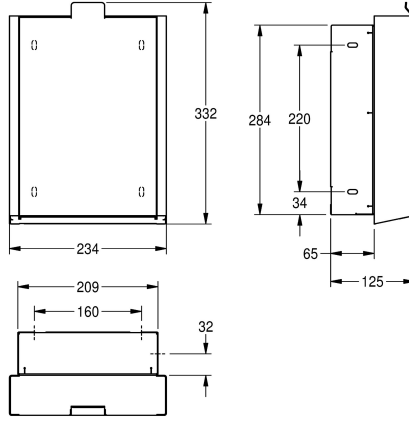

KWC EXOS. Hygiene waste bin

Modell-Linie: EXOS | EXOS611EW
Accessories | Hygiene bins

KWC-No.

2030034630

2030034631

InoxPlus-coated main housing, black toughened safety glass front panel

2030034665

InoxPlus-coated main housing, white toughened safety glass front panel

Accent colour

stainless steel

black

white

Hygiene waste bin for recessed mounting, stainless steel with satin finish, white safety glass front panel and casing with InoxPlus surface refinement for the reduction of finger marks and better cleaning characteristics (easy to clean), material thickness 1.2 mm.

capacity approx. 3.7 litres, hinged self-closing front, integrated plastic container for waste removal, includes mounting materials.

Dimensions 234 x 332 x 125 mm (W x H x D)

Technical Data

bag holder

no

filling volume

3.7 Liter

lid

yes

lock

no lock

material

stainless steel

material code

1.4301 Chrome Nickel steel V2A

material thickness

1.2 mm

overall depth

125 mm

overall height

332 mm

overall width

234 mm

surface treatment

InoxPlus (anti fingerprint)

type of fixing

screw

type of mounting

recessed mounting

Accent colour

white

Basic colour

stainless steel

Optional Accessories