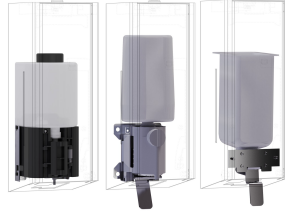

## KWC EXOS.

Foam soap dispenser for recessed mounting

Modell-Linie: EXOS | EXOS616EW

Accessories | Soap dispensers

**EXOS. Stainless steel front for soap dispenser for recessed mounting**

**2030034653**  
ZEXOS616E

**EXOS. front with black safety glass panel for soap dispenser for recessed mounting**

**2030034654**  
ZEXOS616EB

**EXOS. conversion kit for EXOS. soap dispenser**

**2030022954**  
ZEXOS625K

**EXOS. conversion kit for liquid soap dispenser**