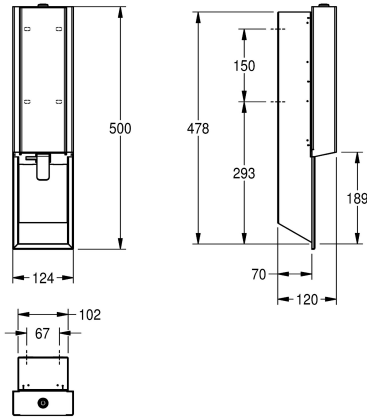

KWC EXOS.

Foam soap dispenser for recessed mounting

Modell-Linie: EXOS | EXOS616EW

Accessories | Soap dispensers

KWC-No.

2030034634

Front with InoxPlus surface refinement

2030034636

InoxPlus-coated main housing, black toughened safety glass front panel

2030034666

InoxPlus-coated main housing, white toughened safety glass front panel

Accent colour

stainless steel

black

white

Foam soap dispenser for recessed mounting, stainless steel with satin finish, white safety glass front panel, casing with InoxPlus surface refinement for the reduction of finger marks and better cleaning characteristics (easy to clean), material thickness 1.2 mm,

with stainless steel pull lever, suitable for KWC foam soap, includes mounting materials and 650 ml KWC foam soap.

Dimensions 124 x 500 x 120 mm (W x H x D)

Technical Data

filling quantity

650

filling quantity uom

ml

lock

key-lock

material

stainless steel

material code

1.4301 Chrome Nickel steel V2A

material thickness

1.2 mm

overall depth

120 mm

overall height

500 mm

overall width

124 mm

surface finish

satin finished

surface treatment

InoxPlus (anti fingerprint)

type of consumable

foam soap

type of fixing

screw

type of mounting

recessed mounting

type of operation

manual operation

type of soap container

single-use bag

Accent colour

white

Basic colour

stainless steel

Optional Accessories