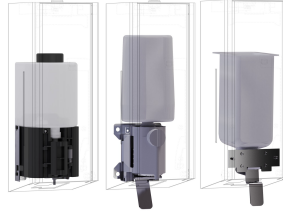

EXOS. conversion kit for EXOS. soap dispenser

2030022954
ZEXOS625K