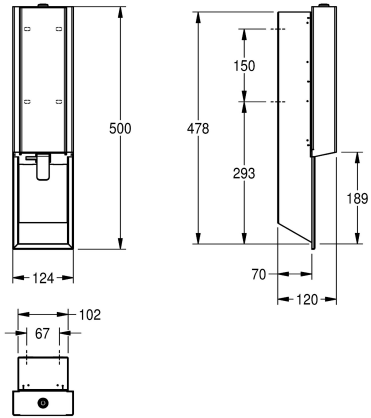

KWC EXOS.

Foam soap dispenser for recessed mounting

Modell-Linie: EXOS | EXOS616EW
Accessories | Soap dispensers

KWC-No.

2030034634

Front with InoxPlus surface refinement

2030034636

InoxPlus-coated main housing, black toughened safety glass front panel

2030034666

InoxPlus-coated main housing, white toughened safety glass front panel

Accent colour

stainless steel

black

white

Foam soap dispenser for recessed mounting, stainless steel with satin finish, white safety glass front panel, casing with InoxPlus surface refinement for the reduction of finger marks and better cleaning characteristics (easy to clean), material thickness 1.2 mm,

with stainless steel pull lever, suitable for KWC foam soap, includes mounting materials and 650 ml KWC foam soap.

Dimensions 124 x 500 x 120 mm (W x H x D)

Technical Data

filling quantity

650

filling quantity uom

ml

lock

key-lock

material

stainless steel

material code

1.4301 Chrome Nickel steel V2A

material thickness

1.2 mm

overall depth

120 mm

overall height

500 mm

overall width

124 mm

surface finish

satin finished

surface treatment

InoxPlus (anti fingerprint)

type of consumable

foam soap

type of fixing

screw

type of mounting

recessed mounting

type of operation

manual operation

type of soap container

single-use bag

Accent colour

white

Basic colour

stainless steel

Optional Accessories