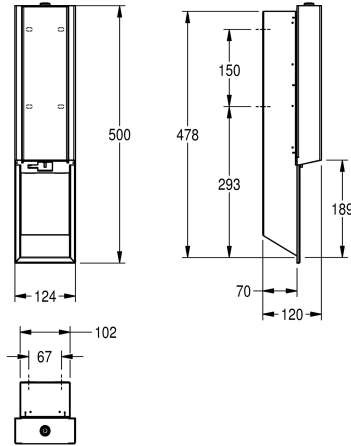

KWC EXOS. Electronic soap dispenser for recessed mounting

Modell-Linie: EXOS | EXOS625EW
Accessories | Soap dispensers

KWC-No.

2030034639

Front with InoxPlus surface refinement

2030034641

InoxPlus-coated main housing, black toughened safety glass front panel

2030034668

InoxPlus-coated main housing, white toughened safety glass front panel

Accent colour

stainless steel-look

black

white

Touch free soap dispenser for recessed mounting, stainless steel with satin finish, white safety glass front panel, casing with InoxPlus surface refinement for the reduction of finger marks and better cleaning characteristics (easy to clean), material thickness 1.2 mm, infrared sensor activity for non-touch operation, LED display shows

battery status, requires 4 pieces 1.5 V AA batteries, suitable for liquid soap and lotions, includes 800 ml refill tank, dispenses 0.6 - 1.1 ml depending on soap, includes mounting materials.

Dimensions 124 x 500 x 120 mm (W x H x D)

Technical Data

filling quantity

800

filling quantity uom

ml

lock

key-lock

material

stainless steel

material code

1.4301 Chrome Nickel steel V2A

material thickness

1.2 mm

number of batteries

4

overall depth

120 mm

overall height

500 mm

overall width

124 mm

surface finish

satin finished

surface treatment

InoxPlus (anti fingerprint)

type of batteries

AA Mignon battery 1.5 V

type of consumable

liquid soap

type of fixing

screw

type of mounting

recessed mounting

type of operation

sensor operation

type of soap container

integrated refillable tank

Accent colour

white

Basic colour

stainless steel-look